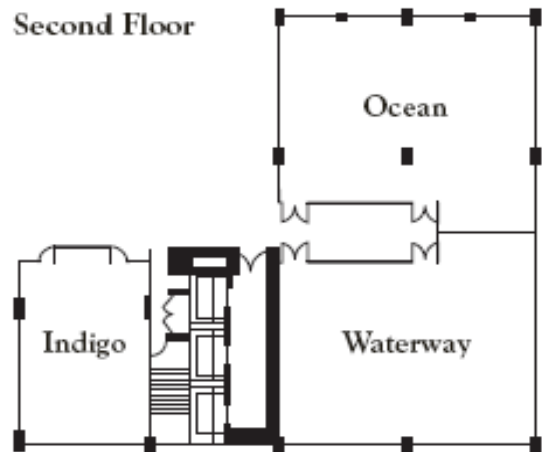

CROWNE PLAZA®

HOLLYWOOD BEACH

THE PLACE TO MEET.

Ground Level

Second Floor

Room Name	Square Feet	Dimensions	Ceiling Height	Banquet	Theater	Classroom	Reception
SIAN	2,184	84'x26'	12'	160	200	120	200
SIAN A	728	28'x26'	12'	50	60	40	60
SIAN B	1,456	56'x26'	12'	110	140	70	140
Ocean	1,813	55'x33'	9'	130	180	96	170
Waterway	1,813	55'x33'	9'	130	180	96	170
Indigo	902	26'x29'	9'	70	100	50	95
Pavilion	3,200	80'x40'	12'	264	355	219	337