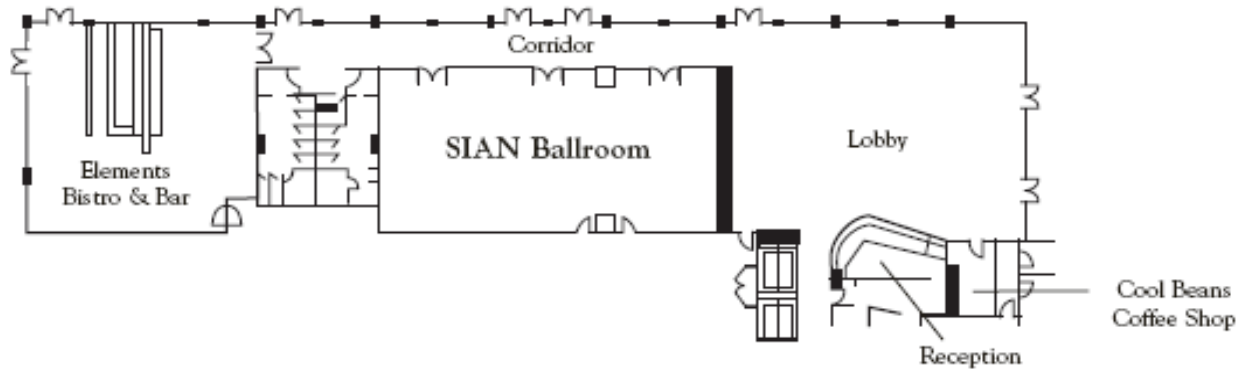

CROWNE PLAZA®

HOLLYWOOD BEACH

THE PLACE TO MEET.

Ground Level

Second Floor

Room Name	Square Feet	Dimensions	Ceiling Height	Banquet	Theater	Classroom	Reception
SIAN	2,184	84'x26'	12'	160	200	120	200
SIAN A	728	28'x26'	12'	50	60	40	60
SIAN B	1,456	56'x26'	12'	110	140	70	140
Ocean	1,813	55'x33'	9'	130	180	96	170
Waterway	1,813	55'x33'	9'	130	180	96	170
Indigo	902	26'x29'	9'	70	100	50	95
Pavilion	3,200	80'x40'	12'	264	355	219	337